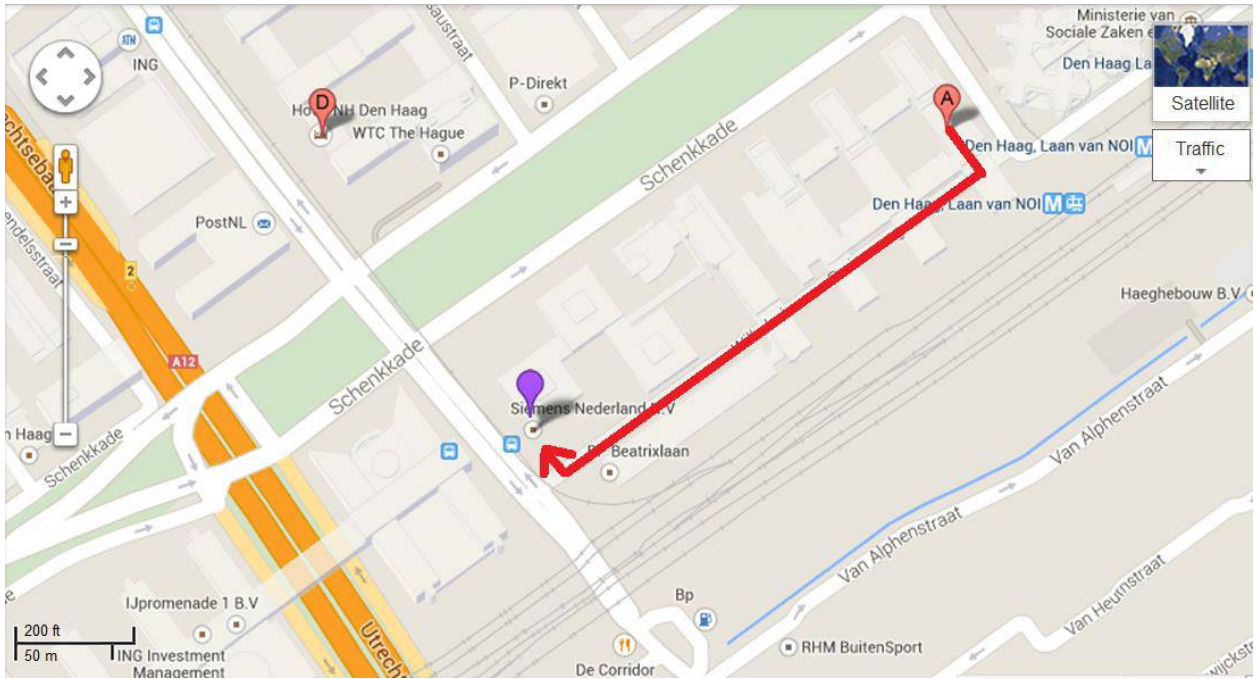

## UPON DISCOVERING A FIRE

- Raise the alarm by activating a break glass (red box)

- Remain calm. Do not stop to pick up personal belongings.
- Proceed to the **nearest** emergency exit by following the green signs
- Do not use the lifts.
- Go to the Fire Assembly Point, use the emergency exit (near the elevator) **(Siemens building, Prinses Beatrixlaan 800 2595 BN Den Haag, which is right when you walk out the building)**
- Do not enter the Headquarters building again until informed by a BHV member (identified by their reflective jacket) or member of the Fire Brigade, that it is safe to do so.

Point A is the Headquarters building and the purple mark is the Siemens building.